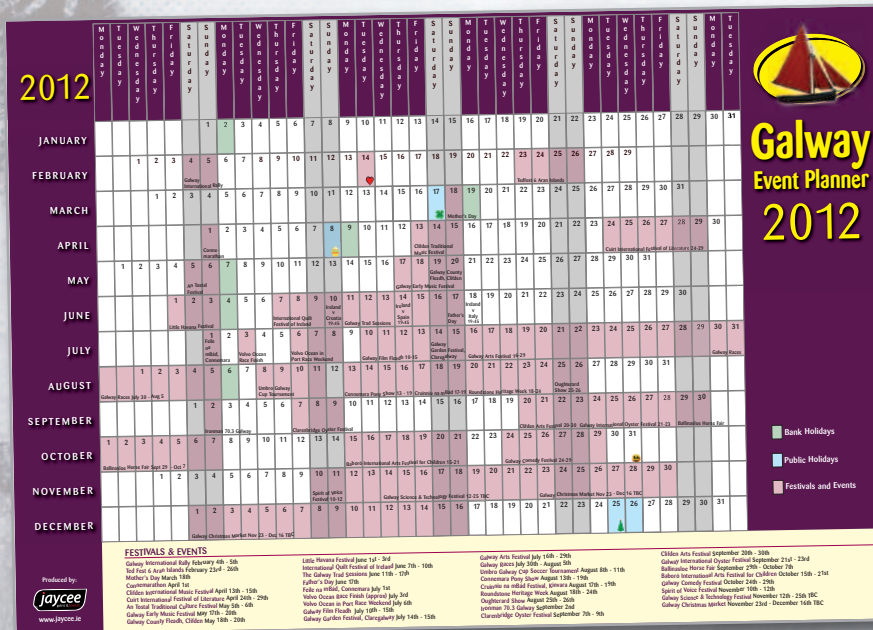

2012 GALWAY EVENT PLANNERS

Beautifully designed in various formats

Pocket Diary

Size: 180mm x 86mm.
Printing full colour Cover on 300gsm art.
Inside 32 pages, black ink including full colour Galway City map.

€3.90 each

Desk Calendar Tent Card with No Leaves

Folded size: 140mm X 200mm.
Printing full colour one side only 350gsm satin.

€1.90 each

A2 WALL PLANNER

Full Colour one side on 170gsm art.

€2.90 each Unlaminated

€4.90 each Laminated

2012 GALWAY EVENT PLANNERS

Beautifully designed in various formats

Produced by

www.jaycee.ie

Cover

A4 Stitched Hanging Calendar

Cover - printing full colour both sides on 300g art.
Text - 24 pages printing full colour throughout on 130g art.
Finish: Saddle stitched with punch hole for hanging.

JANUARY 2012  **Galway Event Planner**

Sunday	Monday	Tuesday	Wednesday	Thursday	Friday	Saturday
1	2	3	4	5	6	7
8 New Year's Day	9	10	11	12	13	14
15	16	17	18	19	20	21
22	23	24	25	26	27	28
29	30	31				

All prices are inclusive of vat @ 21%.